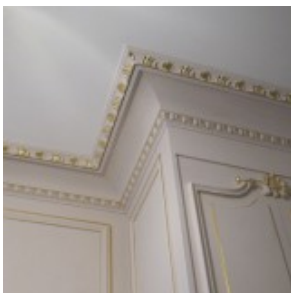

153 / CORNICE TRADITIONNEL STAFF

High-strength plaster cornices in elements of 2.50m, Louis XV style.

GALERIE

IN THE SAME SPIRIT

P138 / MINI-CORNICHE

Mini Corniche P138

P145 / MINI-CORNICHE