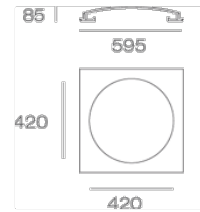

atelier sedap / LIGHTING

791 / COUPOLE 42 STYLE EMPIRE

Design Atelier Sedap

Weight

6.4 Kg

Orientation

Recessed coupole in high density plaster for LED lighting.
With a 42cm diameter round opening, this sculpted recessed dome exists in 5 other dimensions:

decorative recessed coupole - round opening 30cm diameter

(sculpted dome ref.597)

decorative recessed coupole - round opening 42cm diameter

(sculpted dome ref.590)

decorative recessed coupole - round opening 60cm diameter

(sculpted dome ref.599)

decorative recessed coupole - round opening 75cm diameter

(sculpted dome ref.793)

decorative recessed coupole - round opening 100cm diameter

(sculpted dome ref.795)

FINISHES