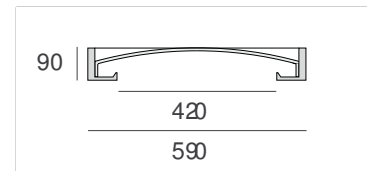

atelier sedap / LIGHTING

3168 / COUPOLE 42 GOUTTE

Design Atelier Sedap

Weight

11.3 Kg

Orientation

Ceiling lamp HD plaster dome for LED lighting.

With a 42cm diameter round opening, this ceiling lamp dome with a sculpted GOUTTE decoration exists in 2 dimensions:

Ceiling lamp decorative round, GOUTTE motif - opening diameter 42cm (sculpted dome ref.3168)

Ceiling lamp decorative round, GOUTTE motif - opening diameter 75cm (sculpted dome ref.3167)

FINISHES

Natural plaster finish Acrylic paint finish Matt polyurethane lacquer (PU)