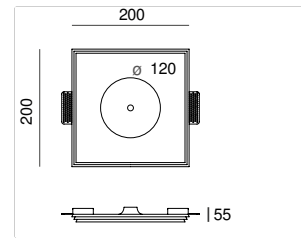

atelier sedap / LIGHTING

3115 / ROUND IN hatch Design ATELIER SEDAP

HD plaster technical hatches for plasterboard ceilings.
This collection of decorative cable tidies makes it possible to conceal the remote accessories (power supplies, LED drivers, DALI controllers ...) while preserving easy access and bringing an elegant finish.
Maxi weight : 10kg

Weight
1 Kg
Orientation
↓

FINISHES

Natural plaster finish

AA devient YO

LIGHT SOURCES

REFERENCE	DESCRIPTION	FEATURES
3115	ROUND IN, hatch in 2 elements	opening diam.12cm
