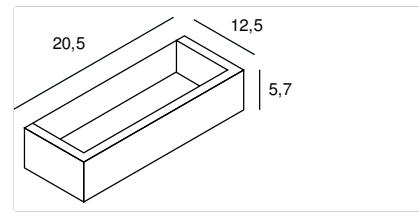

atelier sedap / LIGHTING

1930 / Base 200 Design Atelier Sedap

High strength plaster wall lamp

Weight

0.9 Kg

Orientation

FINISHES

Natural plaster finish